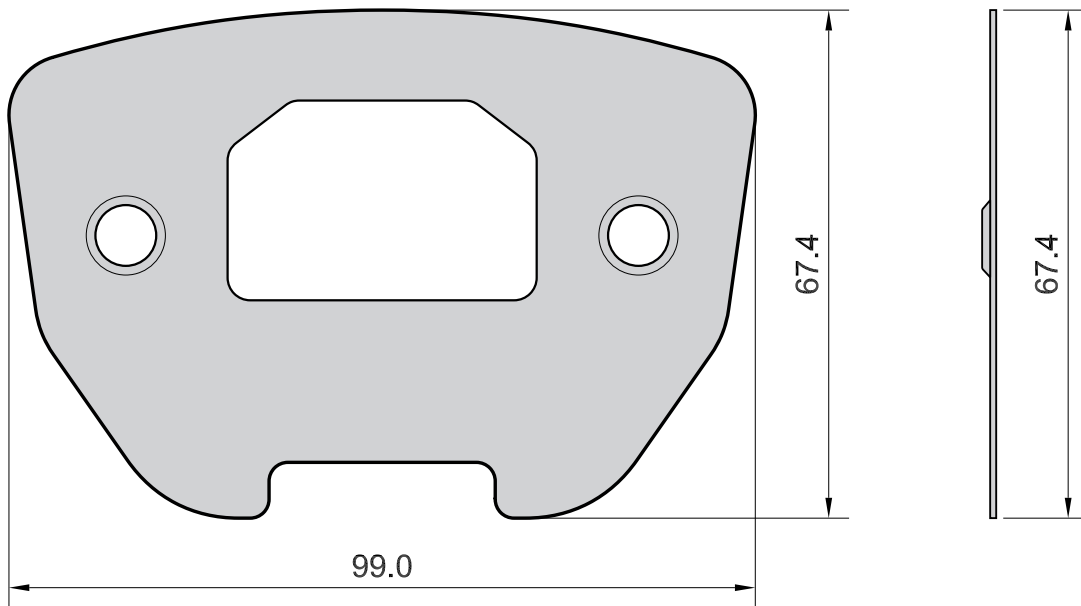

APPLICATION  BMW:SERIE 5,SERIE 7	AXLE	SCALE	REV.	DATE	<b>SHIM 086</b>
	F	100%	00	24/02/2017	
	W.V.A. 21486 21642 24644 24992 24993		FMSI	O.E.	 <b>MECCANICHE MARCO MORETTO S.R.L.</b> <b>BRAKE PADS COMPONENTS</b>

Drawing in CAD corrections are not allowed  
**TOLLERANCE: ± 0.5**